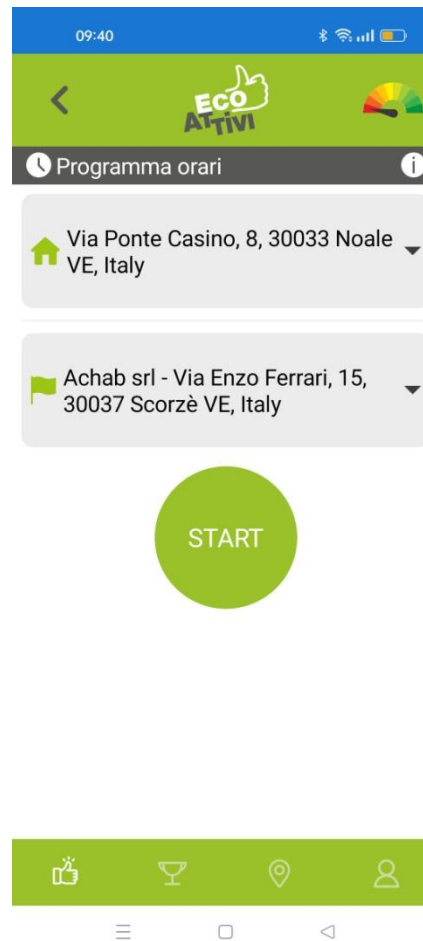

Accendere GPS, premere start e iniziare a pedalare / camminare :